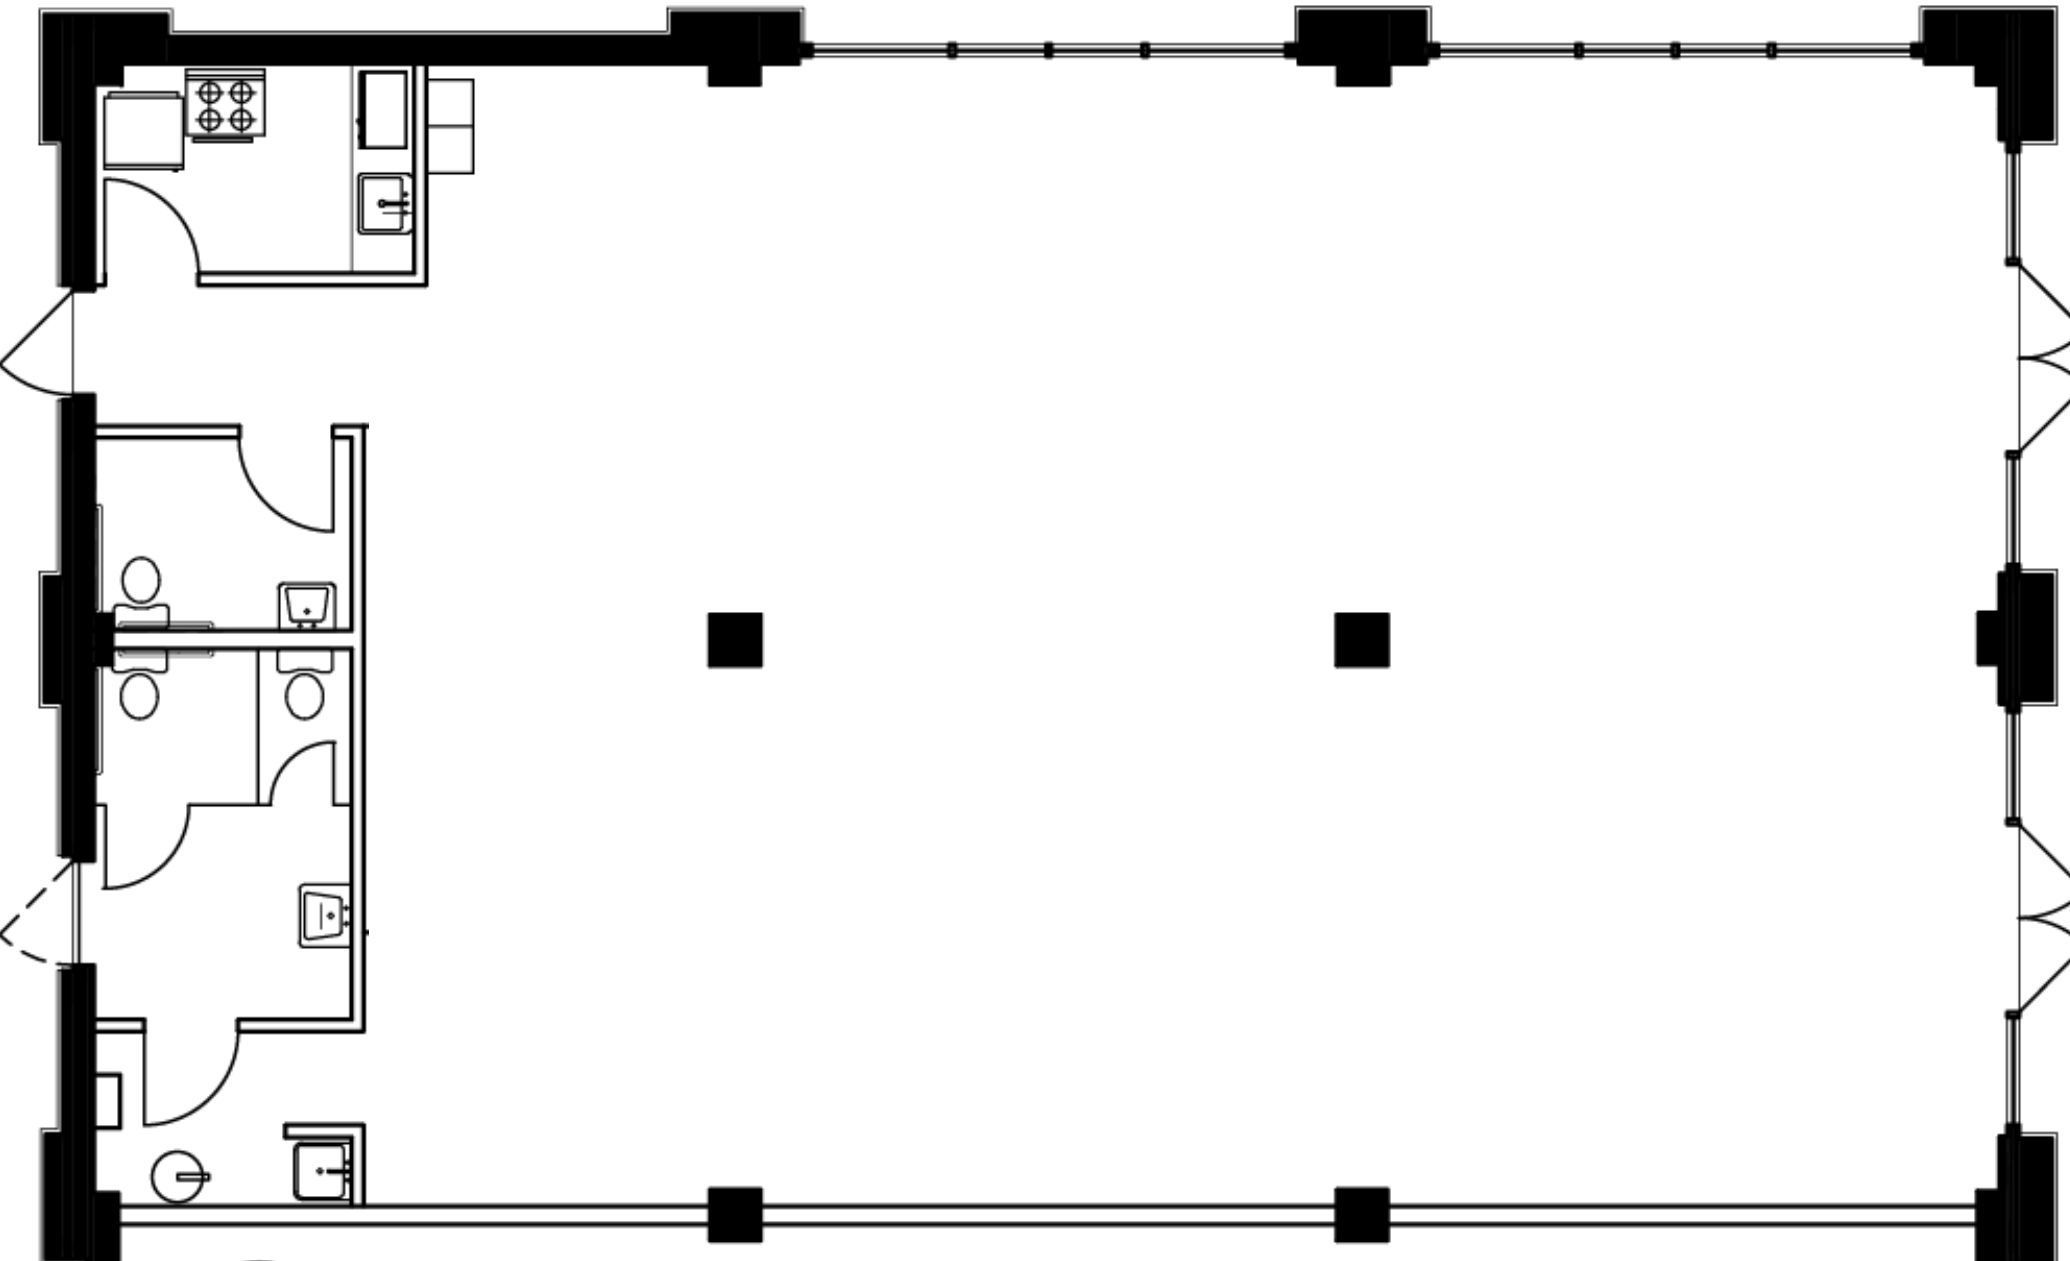

Bar Table Sets
4 Tables 8 Stools

Wine Barrel
Table

Wine Barrel
Trash Can

Wine Barrel
Drink Cooler

Coat Rack

Interior
2300 SF

Parking

Patio
2400 SF