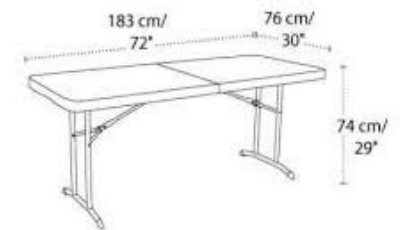

60" 8-TOP TABLES
SEATS 120

MIXED USE
SEATS 55

PRESENTATION
ACCOMMODATES
125

(15 Round Tables 60")

6 Cocktail Tables

2 Farm Tables

3 Banquet Tables. (6')

130 White Folding Chairs

Bar Table Sets
4 Tables 8 Stools

Wine Barrel
Table

Wine Barrel
Trash Can

Wine Barrel
Drink Cooler

Coat Rack

Interior
2300 SF

Parking

Patio
2400 SF