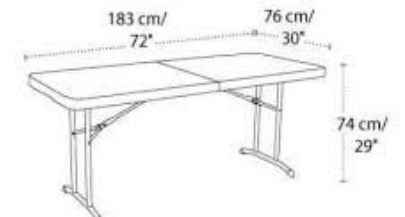

60" 8-TOP TABLES
SEATS 120

MIXED USE
SEATS 55

PRESENTATION
ACCOMMODATES
125

(15 Round Tables 60")

6 Cocktail Tables

2 Farm Tables

3 Banquet Tables. (6')

130 White Folding Chairs

Bar Table Sets
4 Tables 8 Stools

Wine Barrel
Table

Wine Barrel
Trash Can

Wine Barrel
Drink Cooler

Coat Rack

Interior
2300 SF

Parking

Patio
2400 SF