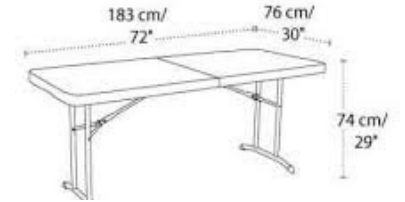

60" 8-TOP TABLES
SEATS 120

MIXED USE
SEATS 55

PRESENTATION
ACCOMMODATES
125

(15 Round Tables 60")

6 Cocktail Tables

2 Farm Tables

3 Banquet Tables. (6')

130 White Folding Chairs

Bar Table Sets
4 Tables 8 Stools

Wine Barrel
Table

Wine Barrel
Trash Can

Wine Barrel
Drink Cooler

Coat Rack

Interior
2300 SF

Parking

Patio
2400 SF