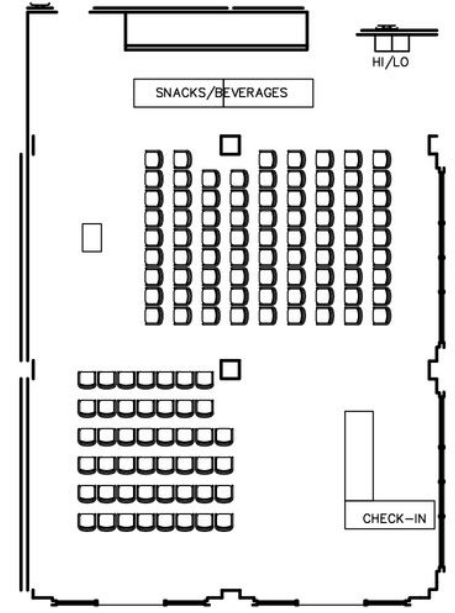

60" 8-TOP TABLES
SEATS 120

MIXED USE
SEATS 55

PRESENTATION
ACCOMMODATES
125

(15 Round Tables 60")

6 Cocktail Tables

2 Farm Tables

3 Banquet Tables. (6')

130 White Folding Chairs

Bar Table Sets
4 Tables 8 Stools

Wine Barrel
Table

Wine Barrel
Trash Can

Wine Barrel
Drink Cooler

Coat Rack

Interior
2300 SF

Parking

Patio
2400 SF