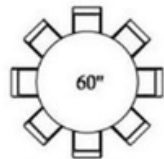

60" 8-TOP TABLES
SEATS 120

MIXED USE
SEATS 55

PRESENTATION
ACCOMMODATES
125

(15 Round Tables 60")

6 Cocktail Tables

2 Farm Tables

3 Banquet Tables. (6')

130 White Folding Chairs

Bar Table Sets
4 Tables 8 Stools

Wine Barrel
Table

Wine Barrel
Trash Can

Wine Barrel
Drink Cooler

Coat Rack

Interior
2300 SF

Parking

Patio
2400 SF