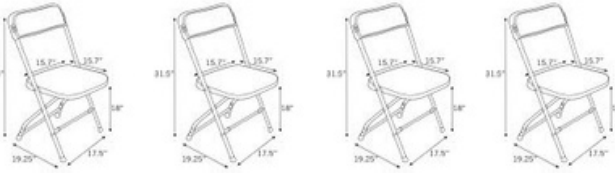

60" 8-TOP TABLES
SEATS 120

MIXED USE
SEATS 55

PRESENTATION
ACCOMMODATES
125

(15 Round Tables 60")

6 Cocktail Tables

2 Farm Tables

3 Banquet Tables. (6')

130 White Folding Chairs

Bar Table Sets
4 Tables 8 Stools

Wine Barrel
Table

Wine Barrel
Trash Can

Wine Barrel
Drink Cooler

Coat Rack

Interior
2300 SF

Parking

Patio
2400 SF