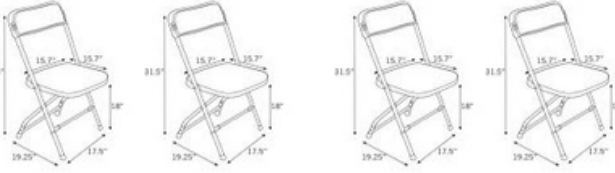

60" 8-TOP TABLES
SEATS 120

MIXED USE
SEATS 55

PRESENTATION
ACCOMMODATES
125

(15 Round Tables 60")

6 Cocktail Tables

2 Farm Tables

3 Banquet Tables. (6')

130 White Folding Chairs

Bar Table Sets
4 Tables 8 Stools

Wine Barrel
Table

Wine Barrel
Trash Can

Wine Barrel
Drink Cooler

Coat Rack

Interior
2300 SF

Parking

Patio
2400 SF