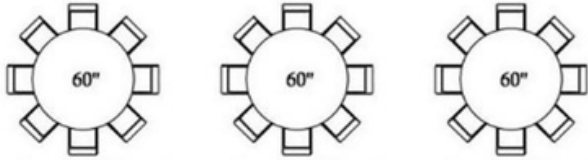

60" 8-TOP TABLES
SEATS 120

MIXED USE
SEATS 55

PRESENTATION
ACCOMMODATES
125

(15 Round Tables 60")

6 Cocktail Tables

2 Farm Tables

3 Banquet Tables. (6')

130 White Folding Chairs

Bar Table Sets
4 Tables 8 Stools

Wine Barrel
Table

Wine Barrel
Trash Can

Wine Barrel
Drink Cooler

Coat Rack

Interior
2300 SF

Parking

Patio
2400 SF