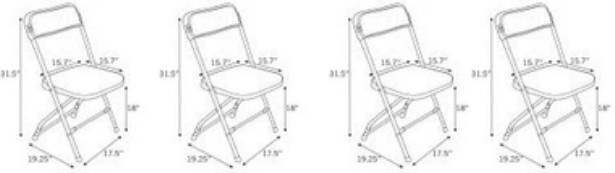

60" 8-TOP TABLES
SEATS 120

MIXED USE
SEATS 55

PRESENTATION
ACCOMMODATES
125

(15 Round Tables 60")

6 Cocktail Tables

2 Farm Tables

3 Banquet Tables. (6')

130 White Folding Chairs

Bar Table Sets
4 Tables 8 Stools

Wine Barrel
Table

Wine Barrel
Trash Can

Wine Barrel
Drink Cooler

Coat Rack

Interior
2300 SF

Parking

Patio
2400 SF