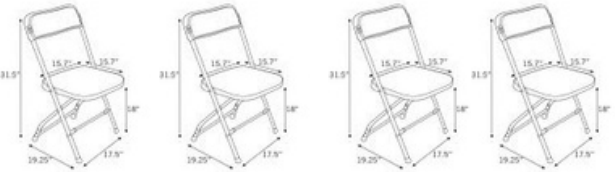

60" 8-TOP TABLES
SEATS 120

MIXED USE
SEATS 55

PRESENTATION
ACCOMMODATES
125

(15 Round Tables 60")

6 Cocktail Tables

2 Farm Tables

3 Banquet Tables. (6')

130 White Folding Chairs

Bar Table Sets
4 Tables 8 Stools

Wine Barrel
Table

Wine Barrel
Trash Can

Wine Barrel
Drink Cooler

Coat Rack

Interior
2300 SF

Parking

Patio
2400 SF