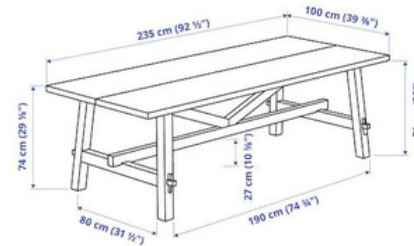

60" 8-TOP TABLES
SEATS 120

MIXED USE
SEATS 55

PRESENTATION
ACCOMMODATES
125

(15 Round Tables 60")

6 Cocktail Tables

2 Farm Tables

3 Banquet Tables. (6')

130 White Folding Chairs

Bar Table Sets
4 Tables 8 Stools

Wine Barrel
Table

Wine Barrel
Trash Can

Wine Barrel
Drink Cooler

Coat Rack

Interior
2300 SF

Parking

Patio
2400 SF