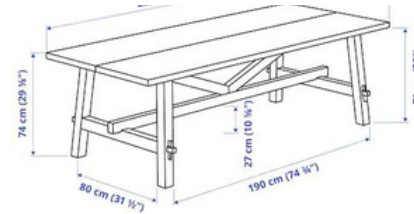

60" 8-TOP TABLES
SEATS 120

MIXED USE
SEATS 55

PRESENTATION
ACCOMMODATES
125

(15 Round Tables 60")

6 Cocktail Tables

2 Farm Tables

3 Banquet Tables. (6')

130 White Folding Chairs

Bar Table Sets
4 Tables 8 Stools

Wine Barrel
Table

Wine Barrel
Trash Can

Wine Barrel
Drink Cooler

Coat Rack

Interior
2300 SF

Parking

Patio
2400 SF