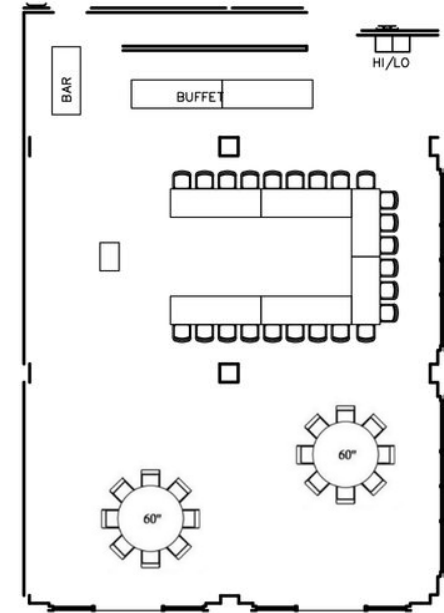

60" 8-TOP TABLES
SEATS 120

MIXED USE
SEATS 55

PRESENTATION
ACCOMMODATES
125

(15 Round Tables 60")

6 Cocktail Tables

2 Farm Tables

3 Banquet Tables. (6')

130 White Folding Chairs

Bar Table Sets
4 Tables 8 Stools

Wine Barrel
Table

Wine Barrel
Trash Can

Wine Barrel
Drink Cooler

Coat Rack

Interior
2300 SF

Parking

Patio
2400 SF