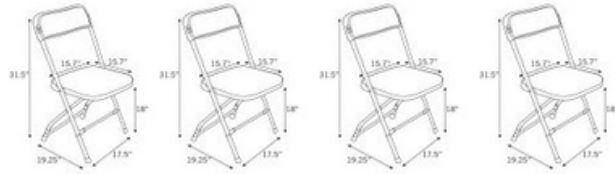

60" 8-TOP TABLES
SEATS 120

MIXED USE
SEATS 55

PRESENTATION
ACCOMMODATES
125

(15 Round Tables 60")

6 Cocktail Tables

2 Farm Tables

3 Banquet Tables. (6')

130 White Folding Chairs

Bar Table Sets
4 Tables 8 Stools

Wine Barrel
Table

Wine Barrel
Trash Can

Wine Barrel
Drink Cooler

Coat Rack

Interior
2300 SF

Parking

Patio
2400 SF